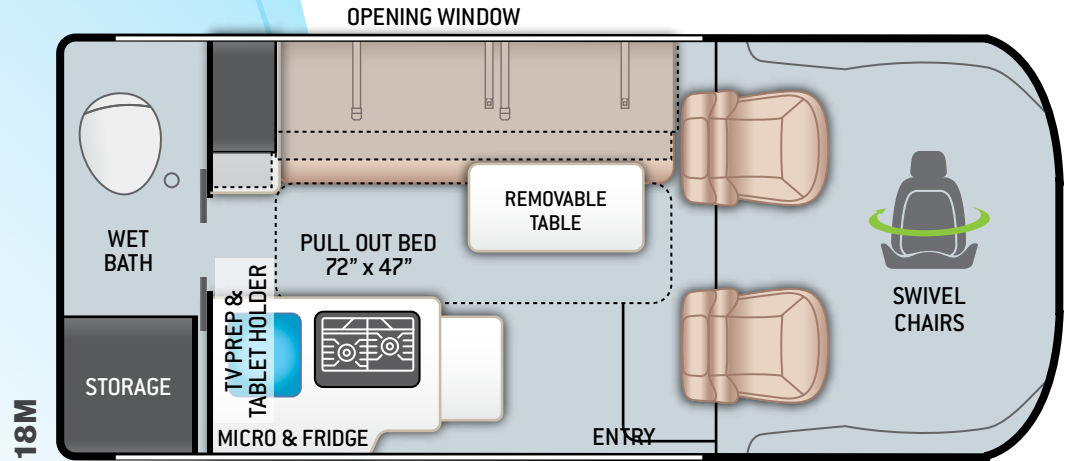

SCOPE®

LIMITED WARRANTY