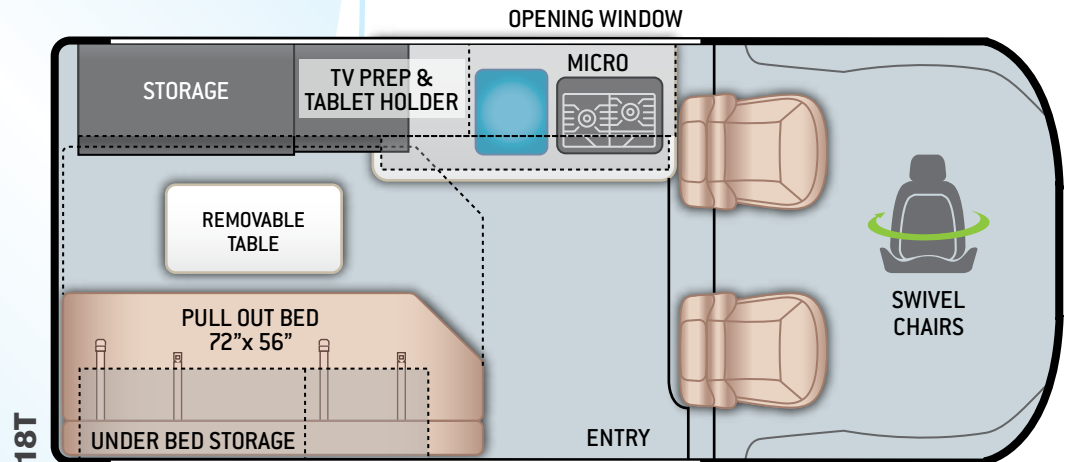

SCOPE®

LIMITED WARRANTY